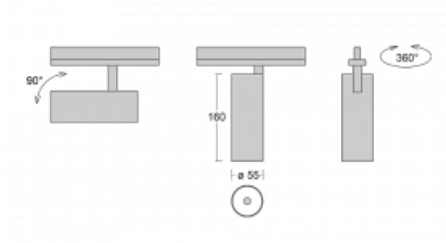

Luminaire

Vali55

178-100W-10GDD/940, W

Its dimensions make the Vali55 luminaire the smallest cylindrical luminaire in our product range. The luminaires feature 4 types of reflectors with various angles of luminosity, thanks to which it also provides a large variability of light outputs. Vali55 has a very subtle minimalist shape, so it fits into a lot of interiors, where it always looks discreet and unobtrusive. The Luminaire comes in a surface, pendant or semi-recessed version, which greatly increases their versatility of use. All of this makes them suitable for commercial premises, bars or hotels or even residential buildings.

Technical drawing

Type of installation	Recessed
Light distribution	Direct
Luminaire shape	Circular
Colour of the luminaires	White
Material	Aluminium
Lifetime	L80/B20 50 000 hours
Warranty	60 months
Description of luminaires	Luminaire semi-recessed
Dimensions	ø 55 mm × 160 mm
Light source	LED MODUL