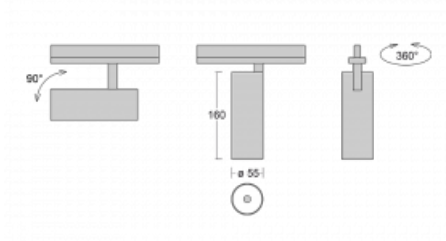

Luminaire

Vali55

178-100W-10GDD/940, S

Its dimensions make the Vali55 luminaire the smallest cylindrical luminaire in our product range. The luminaires feature 4 types of reflectors with various angles of luminosity, thanks to which it also provides a large variability of light outputs. Vali55 has a very subtle minimalist shape, so it fits into a lot of interiors, where it always looks discreet and unobtrusive. The Luminaire comes in a surface, pendant or semi-recessed version, which greatly increases their versatility of use. All of this makes them suitable for commercial premises, bars or hotels or even residential buildings.

Technical drawing

Type of installation	Recessed
Light distribution	Direct
Luminaire shape	Circular
Colour of the luminaires	Silver
Material	Aluminium
Lifetime	L80/B20 50 000 hours
Warranty	60 months
Description of luminaires	Luminaire semi-recessed
Dimensions	ø 55 mm × 160 mm
Light source	LED MODUL