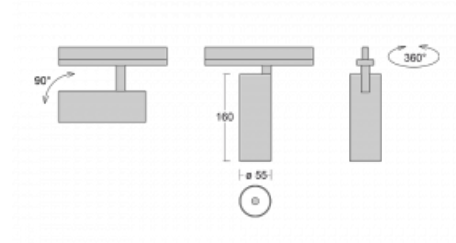

# Vali55

178-100W-10GDD/930, W

Its dimensions make the Vali55 luminaire the smallest cylindrical luminaire in our product range. The luminaires feature 4 types of reflectors with various angles of luminosity, thanks to which it also provides a large variability of light outputs. Vali55 has a very subtle minimalist shape, so it fits into a lot of interiors, where it always looks discreet and unobtrusive. The Luminaire comes in a surface, pendant or semi-recessed version, which greatly increases their versatility of use. All of this makes them suitable for commercial premises, bars or hotels or even residential buildings.

## Technical drawing

Type of installation	Recessed
Light distribution	Direct
Luminaire shape	Circular
Colour of the luminaires	White
Material	Aluminium
Lifetime	L80/B20 50 000 hours
Warranty	60 months
Description of luminaires	Luminaire semi-recessed
Dimensions	ø 55 mm × 160 mm
Light source	LED MODUL
Type of optical system	Reflector
Luminous flux	1200 lm ± 10 %
Colour Temperature	3000 K warm white
Luminous efficacy	88 lm/W
MacAdam Light source	3
Colour rendering index	90
Beam angle	68°
Luminaire power input	13.6 W ± 10 %
Connection of the luminaires	DALI dimmable
Electrical voltage	220-240V
Frequency	50/60Hz