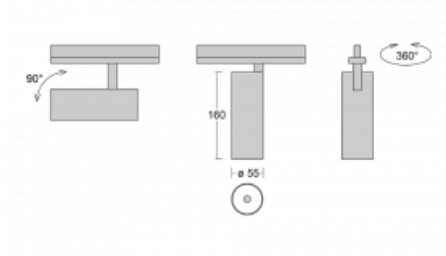

Luminaire

Vali55

178-100W-10GDD/930, W

Its dimensions make the Vali55 luminaire the smallest cylindrical luminaire in our product range. The luminaires feature 4 types of reflectors with various angles of luminosity, thanks to which it also provides a large variability of light outputs. Vali55 has a very subtle minimalist shape, so it fits into a lot of interiors, where it always looks discreet and unobtrusive. The Luminaire comes in a surface, pendant or semi-recessed version, which greatly increases their versatility of use. All of this makes them suitable for commercial premises, bars or hotels or even residential buildings.

Technical drawing

Type of installation	Recessed
Light distribution	Direct
Luminaire shape	Circular
Colour of the luminaires	White
Material	Aluminium
Lifetime	L80/B20 50 000 hours
Warranty	5 years
Description of luminaires	Luminaire semi-recessed
Dimensions	ø 55 mm × 160 mm
Light source	LED MODUL
Type of optical system	Reflector
Luminous flux*	1200 lm
Colour Temperature	3000 K warm white
Luminous efficacy	88 lm/W
MacAdam Light source	3
Colour rendering index	90
Beam angle	68°