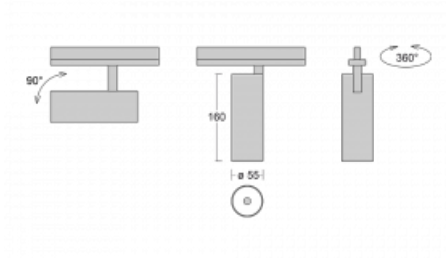

Luminaire

Vali55

178-100W-10GDD/930, S

Its dimensions make the Vali55 luminaire the smallest cylindrical luminaire in our product range. The luminaires feature 4 types of reflectors with various angles of luminosity, thanks to which it also provides a large variability of light outputs. Vali55 has a very subtle minimalist shape, so it fits into a lot of interiors, where it always looks discreet and unobtrusive. The Luminaire comes in a surface, pendant or semi-recessed version, which greatly increases their versatility of use. All of this makes them suitable for commercial premises, bars or hotels or even residential buildings.

Technical drawing

Type of installation	Recessed
Light distribution	Direct
Luminaire shape	Circular
Colour of the luminaires	Silver
Material	Aluminium
Lifetime	L80/B20 50 000 hours
Warranty	5 years
Description of luminaires	Luminaire semi-recessed
Dimensions	ø 55 mm × 160 mm
Light source	LED MODUL
Type of optical system	Reflector
Luminous flux*	1200 lm
Colour Temperature	3000 K warm white
Luminous efficacy	88 lm/W
MacAdam Light source	3
Colour rendering index	90
Beam angle	68°