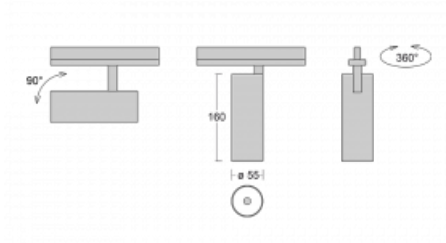

Luminaire

Vali55

178-100W-10GDD/930, S

Its dimensions make the Vali55 luminaire the smallest cylindrical luminaire in our product range. The luminaires feature 4 types of reflectors with various angles of luminosity, thanks to which it also provides a large variability of light outputs. Vali55 has a very subtle minimalist shape, so it fits into a lot of interiors, where it always looks discreet and unobtrusive. The Luminaire comes in a surface, pendant or semi-recessed version, which greatly increases their versatility of use. All of this makes them suitable for commercial premises, bars or hotels or even residential buildings.

Technical drawing

Type of installation	Recessed
Light distribution	Direct
Luminaire shape	Circular
Colour of the luminaires	Silver
Material	Aluminium
Lifetime	L80/B20 50 000 hours
Warranty	60 months
Description of luminaires	Luminaire semi-recessed
Dimensions	ø 55 mm × 160 mm
Light source	LED MODUL

Type of optical system	Reflector
Luminous flux	1200 lm ± 10 %
Colour Temperature	3000 K warm white
Luminous efficacy	88 lm/W
MacAdam Light source	3
Colour rendering index	90
Beam angle	68°

Luminaire power input	13.6 W ± 10 %
Connection of the luminaires	DALI dimmable
Electrical voltage	220-240V
Frequency	50/60Hz