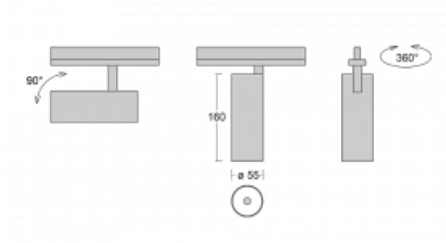

Luminaire

Vali55

178-100U-10GGE/940, W

Its dimensions make the Vali55 luminaire the smallest cylindrical luminaire in our product range. The luminaires feature 4 types of reflectors with various angles of luminosity, thanks to which it also provides a large variability of light outputs. Vali55 has a very subtle minimalist shape, so it fits into a lot of interiors, where it always looks discreet and unobtrusive. The Luminaire comes in a surface, pendant or semi-recessed version, which greatly increases their versatility of use. All of this makes them suitable for commercial premises, bars or hotels or even residential buildings.

Technical drawing

Type of installation	Recessed
Light distribution	Direct
Luminaire shape	Circular
Colour of the luminaires	White
Material	Aluminium
Lifetime	L80/B20 50 000 hours
Warranty	60 months
Description of luminaires	Luminaire semi-recessed
Dimensions	ø 55 mm × 160 mm
Light source	LED MODUL