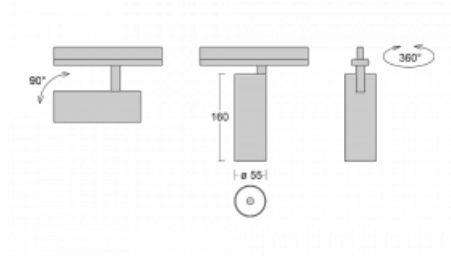

Luminaire

Vali55

178-100U-10GGE/940, S

Its dimensions make the Vali55 luminaire the smallest cylindrical luminaire in our product range. The luminaires feature 4 types of reflectors with various angles of luminosity, thanks to which it also provides a large variability of light outputs. Vali55 has a very subtle minimalist shape, so it fits into a lot of interiors, where it always looks discreet and unobtrusive. The Luminaire comes in a surface, pendant or semi-recessed version, which greatly increases their versatility of use. All of this makes them suitable for commercial premises, bars or hotels or even residential buildings.

Technical drawing

Type of installation	Recessed
Light distribution	Direct
Luminaire shape	Circular
Colour of the luminaires	Silver
Material	Aluminium
Lifetime	L80/B20 50 000 hours
Warranty	5 years
Description of luminaires	Luminaire semi-recessed
Dimensions	ø 55 mm × 160 mm
Light source	LED MODUL
Type of optical system	Reflector
Luminous flux*	1750 lm
Colour Temperature	4000 K cool white
Luminous efficacy	88 lm/W
MacAdam Light source	3
Colour rendering index	90
Beam angle	27°