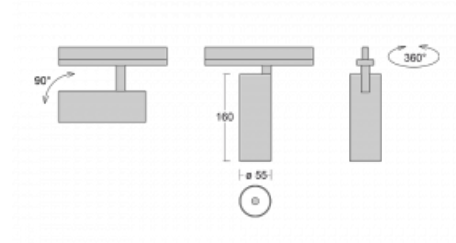

Luminaire

Vali55

178-100U-10GGE/940, S

Its dimensions make the Vali55 luminaire the smallest cylindrical luminaire in our product range. The luminaires feature 4 types of reflectors with various angles of luminosity, thanks to which it also provides a large variability of light outputs. Vali55 has a very subtle minimalist shape, so it fits into a lot of interiors, where it always looks discreet and unobtrusive. The Luminaire comes in a surface, pendant or semi-recessed version, which greatly increases their versatility of use. All of this makes them suitable for commercial premises, bars or hotels or even residential buildings.

Technical drawing

Type of installation	Recessed
Light distribution	Direct
Luminaire shape	Circular
Colour of the luminaires	Silver
Material	Aluminium
Lifetime	L80/B20 50 000 hours
Warranty	60 months
Description of luminaires	Luminaire semi-recessed
Dimensions	ø 55 mm × 160 mm
Light source	LED MODUL
Type of optical system	Reflector
Luminous flux	1750 lm ± 10 %
Colour Temperature	4000 K cool white
Luminous efficacy	88 lm/W
MacAdam Light source	3
Colour rendering index	90
Beam angle	27°
Luminaire power input	20 W ± 10 %
Connection of the luminaires	Electronic ballast non-dimmable
Electrical voltage	220-240V
Frequency	50/60Hz