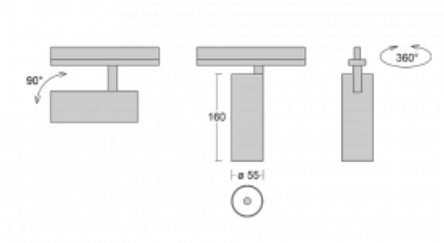

Luminaire

Vali55

178-100U-10GGE/940, B

Its dimensions make the Vali55 luminaire the smallest cylindrical luminaire in our product range. The luminaires feature 4 types of reflectors with various angles of luminosity, thanks to which it also provides a large variability of light outputs. Vali55 has a very subtle minimalist shape, so it fits into a lot of interiors, where it always looks discreet and unobtrusive. The Luminaire comes in a surface, pendant or semi-recessed version, which greatly increases their versatility of use. All of this makes them suitable for commercial premises, bars or hotels or even residential buildings.

Technical drawing

Type of installation	Recessed
Light distribution	Direct
Luminaire shape	Circular
Colour of the luminaires	Black
Material	Aluminium
Lifetime	L80/B20 50 000 hours
Warranty	5 years
Description of luminaires	Luminaire semi-recessed
Dimensions	ø 55 mm × 160 mm
Light source	LED MODUL
Type of optical system	Reflector
Luminous flux	1750 lm ± 10 %
Colour Temperature	4000 K cool white
Luminous efficacy	88 lm/W
MacAdam Light source	3
Colour rendering index	90
Beam angle	27°
Luminaire power input	20 W ± 10 %
Connection of the luminaires	Electronic ballast non-dimmable
Electrical voltage	220-240V
Frequency	50/60Hz