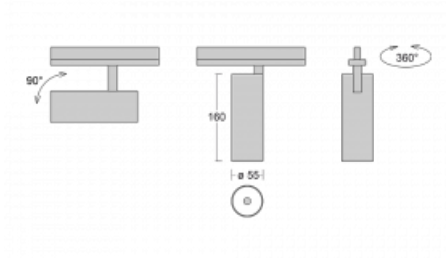

Luminaire

Vali55

178-100U-10GGE/930, W

Its dimensions make the Vali55 luminaire the smallest cylindrical luminaire in our product range. The luminaires feature 4 types of reflectors with various angles of luminosity, thanks to which it also provides a large variability of light outputs. Vali55 has a very subtle minimalist shape, so it fits into a lot of interiors, where it always looks discreet and unobtrusive. The Luminaire comes in a surface, pendant or semi-recessed version, which greatly increases their versatility of use. All of this makes them suitable for commercial premises, bars or hotels or even residential buildings.

Technical drawing

Type of installation	Recessed
Light distribution	Direct
Luminaire shape	Circular
Colour of the luminaires	White
Material	Aluminium
Lifetime	L80/B20 50 000 hours
Warranty	60 months
Description of luminaires	Luminaire semi-recessed
Dimensions	ø 55 mm × 160 mm
Weight	0.64 kg
Light source	LED MODUL
Type of optical system	Reflector
Luminous flux	1650 lm ± 10 %
Colour Temperature	3000 K warm white
Luminous efficacy	83 lm/W
MacAdam Light source	3
Colour rendering index	90
Beam angle	27°