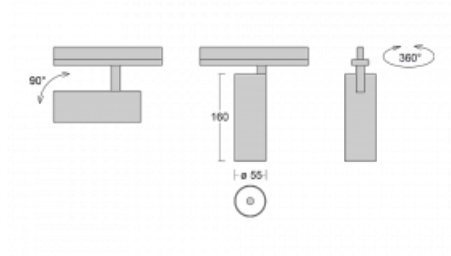

# Vali55

178-100U-10GGE/930, B

Its dimensions make the Vali55 luminaire the smallest cylindrical luminaire in our product range. The luminaires feature 4 types of reflectors with various angles of luminosity, thanks to which it also provides a large variability of light outputs. Vali55 has a very subtle minimalist shape, so it fits into a lot of interiors, where it always looks discreet and unobtrusive. The Luminaire comes in a surface, pendant or semi-recessed version, which greatly increases their versatility of use. All of this makes them suitable for commercial premises, bars or hotels or even residential buildings.

## Technical drawing

Type of installation	Recessed
Light distribution	Direct
Luminaire shape	Circular
Colour of the luminaires	Black
Material	Aluminium
Lifetime	L80/B20 50 000 hours
Warranty	60 months
Description of luminaires	Luminaire semi-recessed
Dimensions	ø 55 mm × 160 mm
Weight	0.64 kg
Light source	LED MODUL
Type of optical system	Reflector
Luminous flux	1650 lm ± 10 %
Colour Temperature	3000 K warm white
Luminous efficacy	83 lm/W
MacAdam Light source	3
Colour rendering index	90
Beam angle	27°