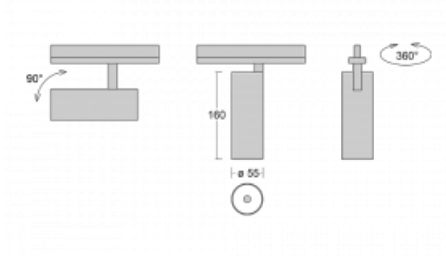

Luminaire

Vali55

178-100U-10GGD/940, W

Its dimensions make the Vali55 luminaire the smallest cylindrical luminaire in our product range. The luminaires feature 4 types of reflectors with various angles of luminosity, thanks to which it also provides a large variability of light outputs. Vali55 has a very subtle minimalist shape, so it fits into a lot of interiors, where it always looks discreet and unobtrusive. The Luminaire comes in a surface, pendant or semi-recessed version, which greatly increases their versatility of use. All of this makes them suitable for commercial premises, bars or hotels or even residential buildings.

Technical drawing

Type of installation	Recessed
Light distribution	Direct
Luminaire shape	Circular
Colour of the luminaires	White
Material	Aluminium
Lifetime	L80/B20 50 000 hours
Warranty	5 years
Description of luminaires	Luminaire semi-recessed
Dimensions	ø 55 mm × 160 mm
Light source	LED MODUL
Type of optical system	Reflector
Luminous flux*	1750 lm
Colour Temperature	4000 K cool white
Luminous efficacy	88 lm/W
MacAdam Light source	3
Colour rendering index	90
Beam angle	27°