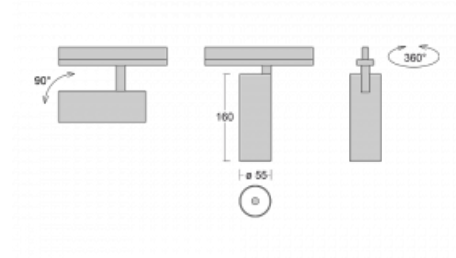

Luminaire

Vali55

178-100U-10GGD/940, B

Its dimensions make the Vali55 luminaire the smallest cylindrical luminaire in our product range. The luminaires feature 4 types of reflectors with various angles of luminosity, thanks to which it also provides a large variability of light outputs. Vali55 has a very subtle minimalist shape, so it fits into a lot of interiors, where it always looks discreet and unobtrusive. The Luminaire comes in a surface, pendant or semi-recessed version, which greatly increases their versatility of use. All of this makes them suitable for commercial premises, bars or hotels or even residential buildings.

Technical drawing

Type of installation	Recessed
Light distribution	Direct
Luminaire shape	Circular
Colour of the luminaires	Black
Material	Aluminium
Lifetime	L80/B20 50 000 hours
Warranty	60 months
Description of luminaires	Luminaire semi-recessed
Dimensions	ø 55 mm × 160 mm
Light source	LED MODUL
Type of optical system	Reflector
Luminous flux	1750 lm ± 10 %
Colour Temperature	4000 K cool white
Luminous efficacy	88 lm/W
MacAdam Light source	3
Colour rendering index	90
Beam angle	27°
Luminaire power input	20 W ± 10 %
Connection of the luminaires	DALI dimmable
Electrical voltage	220-240V
Frequency	50/60Hz