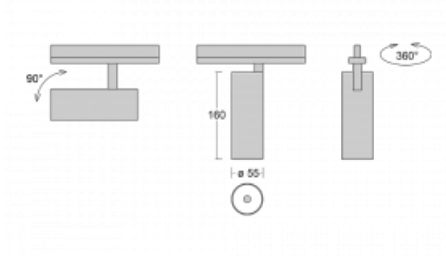

Luminaire

Vali55

178-100U-10GGD/940, B

Its dimensions make the Vali55 luminaire the smallest cylindrical luminaire in our product range. The luminaires feature 4 types of reflectors with various angles of luminosity, thanks to which it also provides a large variability of light outputs. Vali55 has a very subtle minimalist shape, so it fits into a lot of interiors, where it always looks discreet and unobtrusive. The Luminaire comes in a surface, pendant or semi-recessed version, which greatly increases their versatility of use. All of this makes them suitable for commercial premises, bars or hotels or even residential buildings.

Technical drawing

Type of installation	Recessed
Light distribution	Direct
Luminaire shape	Circular
Colour of the luminaires	Black
Material	Aluminium
Lifetime	L80/B20 50 000 hours
Warranty	5 years
Description of luminaires	Luminaire semi-recessed
Dimensions	ø 55 mm × 160 mm
Light source	LED MODUL
Type of optical system	Reflector
Luminous flux*	1750 lm
Colour Temperature	4000 K cool white
Luminous efficacy	88 lm/W
MacAdam Light source	3
Colour rendering index	90
Beam angle	27°