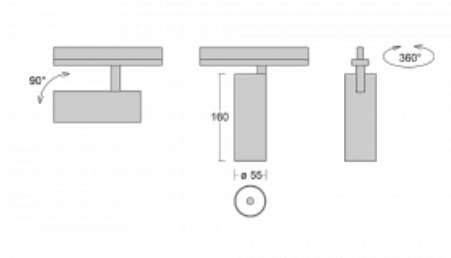

Luminaire

Vali55

178-100U-10GGD/930, W

Its dimensions make the Vali55 luminaire the smallest cylindrical luminaire in our product range. The luminaires feature 4 types of reflectors with various angles of luminosity, thanks to which it also provides a large variability of light outputs. Vali55 has a very subtle minimalist shape, so it fits into a lot of interiors, where it always looks discreet and unobtrusive. The Luminaire comes in a surface, pendant or semi-recessed version, which greatly increases their versatility of use. All of this makes them suitable for commercial premises, bars or hotels or even residential buildings.

Technical drawing

Type of installation	Recessed
Light distribution	Direct
Luminaire shape	Circular
Colour of the luminaires	White
Material	Aluminium
Lifetime	L80/B20 50 000 hours
Warranty	5 years
Description of luminaires	Luminaire semi-recessed
Dimensions	ø 55 mm × 160 mm
Light source	LED MODUL
Type of optical system	Reflector
Luminous flux*	1650 lm
Colour Temperature	3000 K warm white
Luminous efficacy	83 lm/W
MacAdam Light source	3
Colour rendering index	90
Beam angle	27°