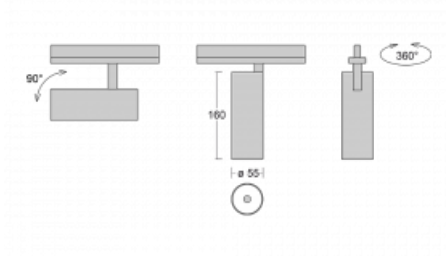

Luminaire

Vali55

178-100U-10GGD/930, W

Its dimensions make the Vali55 luminaire the smallest cylindrical luminaire in our product range. The luminaires feature 4 types of reflectors with various angles of luminosity, thanks to which it also provides a large variability of light outputs. Vali55 has a very subtle minimalist shape, so it fits into a lot of interiors, where it always looks discreet and unobtrusive. The Luminaire comes in a surface, pendant or semi-recessed version, which greatly increases their versatility of use. All of this makes them suitable for commercial premises, bars or hotels or even residential buildings.

Technical drawing

Type of installation	Recessed
Light distribution	Direct
Luminaire shape	Circular
Colour of the luminaires	White
Material	Aluminium
Lifetime	L80/B20 50 000 hours
Warranty	60 months
Description of luminaires	Luminaire semi-recessed
Dimensions	ø 55 mm × 160 mm
Light source	LED MODUL
Type of optical system	Reflector
Luminous flux	1650 lm ± 10 %
Colour Temperature	3000 K warm white
Luminous efficacy	83 lm/W
MacAdam Light source	3
Colour rendering index	90
Beam angle	27°
Luminaire power input	20 W ± 10 %
Connection of the luminaires	DALI dimmable
Electrical voltage	220-240V
Frequency	50/60Hz