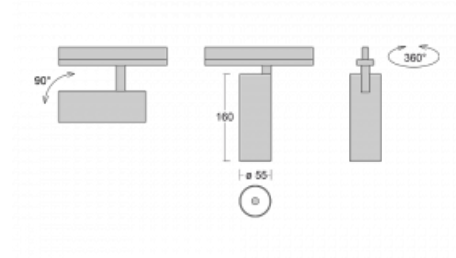

Luminaire

Vali55

178-100U-10GGD/930, S

Its dimensions make the Vali55 luminaire the smallest cylindrical luminaire in our product range. The luminaires feature 4 types of reflectors with various angles of luminosity, thanks to which it also provides a large variability of light outputs. Vali55 has a very subtle minimalist shape, so it fits into a lot of interiors, where it always looks discreet and unobtrusive. The Luminaire comes in a surface, pendant or semi-recessed version, which greatly increases their versatility of use. All of this makes them suitable for commercial premises, bars or hotels or even residential buildings.

Technical drawing

Type of installation	Recessed
Light distribution	Direct
Luminaire shape	Circular
Colour of the luminaires	Silver
Material	Aluminium
Lifetime	L80/B20 50 000 hours
Warranty	5 years
Description of luminaires	Luminaire semi-recessed
Dimensions	ø 55 mm × 160 mm
Light source	LED MODUL
Type of optical system	Reflector
Luminous flux*	1650 lm
Colour Temperature	3000 K warm white
Luminous efficacy	83 lm/W
MacAdam Light source	3
Colour rendering index	90
Beam angle	27°