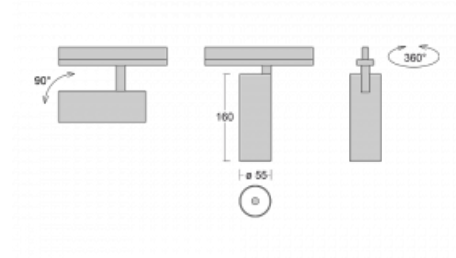

Luminaire

Vali55

178-100U-10GGD/930, B

Its dimensions make the Vali55 luminaire the smallest cylindrical luminaire in our product range. The luminaires feature 4 types of reflectors with various angles of luminosity, thanks to which it also provides a large variability of light outputs. Vali55 has a very subtle minimalist shape, so it fits into a lot of interiors, where it always looks discreet and unobtrusive. The Luminaire comes in a surface, pendant or semi-recessed version, which greatly increases their versatility of use. All of this makes them suitable for commercial premises, bars or hotels or even residential buildings.

Technical drawing

Type of installation	Recessed
Light distribution	Direct
Luminaire shape	Circular
Colour of the luminaires	Black
Material	Aluminium
Lifetime	L80/B20 50 000 hours
Warranty	60 months
Description of luminaires	Luminaire semi-recessed
Dimensions	ø 55 mm × 160 mm
Light source	LED MODUL
Type of optical system	Reflector
Luminous flux	1650 lm ± 10 %
Colour Temperature	3000 K warm white
Luminous efficacy	83 lm/W
MacAdam Light source	3
Colour rendering index	90
Beam angle	27°
Luminaire power input	20 W ± 10 %
Connection of the luminaires	DALI dimmable
Electrical voltage	220-240V
Frequency	50/60Hz