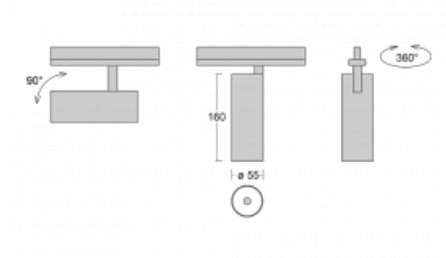

# Vali55

178-100U-10GDE/940, W

Its dimensions make the Vali55 luminaire the smallest cylindrical luminaire in our product range. The luminaires feature 4 types of reflectors with various angles of luminosity, thanks to which it also provides a large variability of light outputs. Vali55 has a very subtle minimalist shape, so it fits into a lot of interiors, where it always looks discreet and unobtrusive. The Luminaire comes in a surface, pendant or semi-recessed version, which greatly increases their versatility of use. All of this makes them suitable for commercial premises, bars or hotels or even residential buildings.

## Technical drawing

Type of installation	Recessed
Light distribution	Direct
Luminaire shape	Circular
Colour of the luminaires	White
Material	Aluminium
Lifetime	L80/B20 50 000 hours
Warranty	5 years
Description of luminaires	Luminaire semi-recessed
Dimensions	ø 55 mm × 160 mm
Weight	0.65 kg
Light source	LED MODUL
Type of optical system	Reflector
Luminous flux*	1250 lm
Colour Temperature	4000 K cool white
Luminous efficacy	92 lm/W
MacAdam Light source	3
Colour rendering index	90
Beam angle	27°