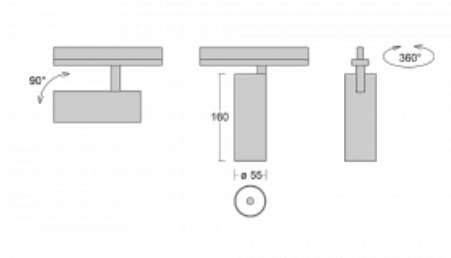

Luminaire

Vali55

178-100U-10GDE/940, S

Its dimensions make the Vali55 luminaire the smallest cylindrical luminaire in our product range. The luminaires feature 4 types of reflectors with various angles of luminosity, thanks to which it also provides a large variability of light outputs. Vali55 has a very subtle minimalist shape, so it fits into a lot of interiors, where it always looks discreet and unobtrusive. The Luminaire comes in a surface, pendant or semi-recessed version, which greatly increases their versatility of use. All of this makes them suitable for commercial premises, bars or hotels or even residential buildings.

Technical drawing

Type of installation	Recessed
Light distribution	Direct
Luminaire shape	Circular
Colour of the luminaires	Silver
Material	Aluminium
Lifetime	L80/B20 50 000 hours
Warranty	5 years
Description of luminaires	Luminaire semi-recessed
Dimensions	ø 55 mm × 160 mm
Weight	0.65 kg
Light source	LED MODUL
Type of optical system	Reflector
Luminous flux*	1250 lm
Colour Temperature	4000 K cool white
Luminous efficacy	92 lm/W
MacAdam Light source	3
Colour rendering index	90
Beam angle	27°

Luminaire power input*	13.6 W
Connection of the luminaires	ON/OFF
Electrical voltage	220-240V
Frequency	50/60Hz

 **CE** IP 20

*±10 %

Downloads

Installation instructions

Photos