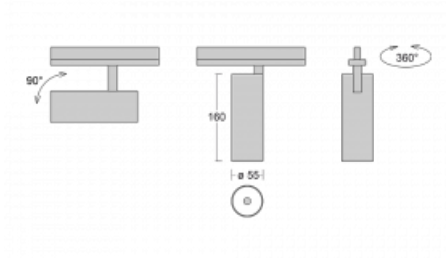

Luminaire

Vali55

178-100U-10GDE/930, W

Its dimensions make the Vali55 luminaire the smallest cylindrical luminaire in our product range. The luminaires feature 4 types of reflectors with various angles of luminosity, thanks to which it also provides a large variability of light outputs. Vali55 has a very subtle minimalist shape, so it fits into a lot of interiors, where it always looks discreet and unobtrusive. The Luminaire comes in a surface, pendant or semi-recessed version, which greatly increases their versatility of use. All of this makes them suitable for commercial premises, bars or hotels or even residential buildings.

Technical drawing

Type of installation	Recessed
Light distribution	Direct
Luminaire shape	Circular
Colour of the luminaires	White
Material	Aluminium
Lifetime	L80/B20 50 000 hours
Warranty	60 months
Description of luminaires	Luminaire semi-recessed
Dimensions	ø 55 mm × 160 mm
Weight	0.62 kg
Light source	LED MODUL
Type of optical system	Reflector
Luminous flux	1200 lm ± 10 %
Colour Temperature	3000 K warm white
Luminous efficacy	88 lm/W
MacAdam Light source	3
Colour rendering index	90
Beam angle	27°