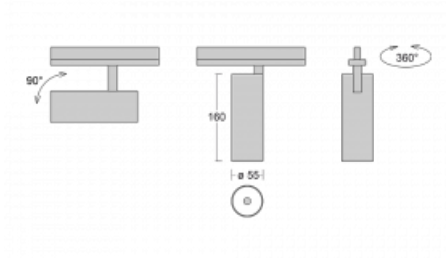

# Vali55

178-100U-10GDE/930, W

Its dimensions make the Vali55 luminaire the smallest cylindrical luminaire in our product range. The luminaires feature 4 types of reflectors with various angles of luminosity, thanks to which it also provides a large variability of light outputs. Vali55 has a very subtle minimalist shape, so it fits into a lot of interiors, where it always looks discreet and unobtrusive. The Luminaire comes in a surface, pendant or semi-recessed version, which greatly increases their versatility of use. All of this makes them suitable for commercial premises, bars or hotels or even residential buildings.

## Technical drawing

Type of installation	Recessed
Light distribution	Direct
Luminaire shape	Circular
Colour of the luminaires	White
Material	Aluminium
Lifetime	L80/B20 50 000 hours
Warranty	5 years
Description of luminaires	Luminaire semi-recessed
Dimensions	ø 55 mm × 160 mm
Weight	0.62 kg
Light source	LED MODUL
Type of optical system	Reflector
Luminous flux*	1200 lm
Colour Temperature	3000 K warm white
Luminous efficacy	88 lm/W
MacAdam Light source	3
Colour rendering index	90
Beam angle	27°