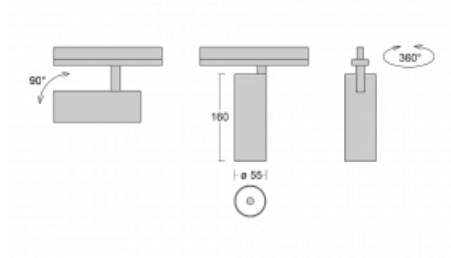

Luminaire

Vali55

178-100U-10GDE/930, S

Its dimensions make the Vali55 luminaire the smallest cylindrical luminaire in our product range. The luminaires feature 4 types of reflectors with various angles of luminosity, thanks to which it also provides a large variability of light outputs. Vali55 has a very subtle minimalist shape, so it fits into a lot of interiors, where it always looks discreet and unobtrusive. The Luminaire comes in a surface, pendant or semi-recessed version, which greatly increases their versatility of use. All of this makes them suitable for commercial premises, bars or hotels or even residential buildings.

Technical drawing

Type of installation	Recessed
Light distribution	Direct
Luminaire shape	Circular
Colour of the luminaires	Silver
Material	Aluminium
Lifetime	L80/B20 50 000 hours
Warranty	60 months
Description of luminaires	Luminaire semi-recessed
Dimensions	ø 55 mm × 160 mm
Weight	0.62 kg
Light source	LED MODUL
Type of optical system	Reflector
Luminous flux	1200 lm ± 10 %
Colour Temperature	3000 K warm white
Luminous efficacy	88 lm/W
MacAdam Light source	3
Colour rendering index	90
Beam angle	27°