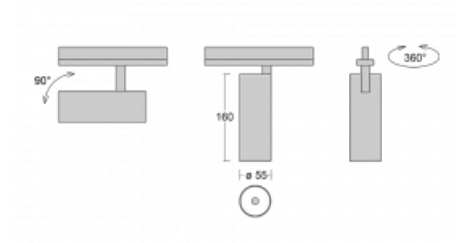

# Vali55

178-100U-10GDD/940, W

Its dimensions make the Vali55 luminaire the smallest cylindrical luminaire in our product range. The luminaires feature 4 types of reflectors with various angles of luminosity, thanks to which it also provides a large variability of light outputs. Vali55 has a very subtle minimalist shape, so it fits into a lot of interiors, where it always looks discreet and unobtrusive. The Luminaire comes in a surface, pendant or semi-recessed version, which greatly increases their versatility of use. All of this makes them suitable for commercial premises, bars or hotels or even residential buildings.

## Technical drawing

Type of installation	Recessed
Light distribution	Direct
Luminaire shape	Circular
Colour of the luminaires	White
Material	Aluminium
Lifetime	L80/B20 50 000 hours
Warranty	60 months
Description of luminaires	Luminaire semi-recessed
Dimensions	ø 55 mm × 160 mm
Light source	LED MODUL
Type of optical system	Reflector
Luminous flux	1250 lm ± 10 %
Colour Temperature	4000 K cool white
Luminous efficacy	92 lm/W
MacAdam Light source	3
Colour rendering index	90
Beam angle	27°
Luminaire power input	13.6 W ± 10 %
Connection of the luminaires	DALI dimmable
Electrical voltage	220-240V
Frequency	50/60Hz