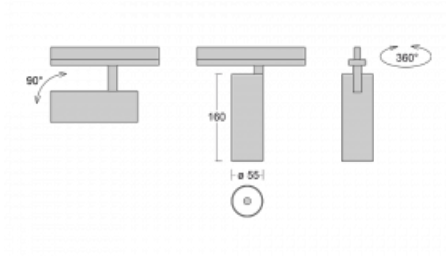

# Vali55

178-100U-10GDD/930, W

Its dimensions make the Vali55 luminaire the smallest cylindrical luminaire in our product range. The luminaires feature 4 types of reflectors with various angles of luminosity, thanks to which it also provides a large variability of light outputs. Vali55 has a very subtle minimalist shape, so it fits into a lot of interiors, where it always looks discreet and unobtrusive. The Luminaire comes in a surface, pendant or semi-recessed version, which greatly increases their versatility of use. All of this makes them suitable for commercial premises, bars or hotels or even residential buildings.

## Technical drawing

Type of installation	Recessed
Light distribution	Direct
Luminaire shape	Circular
Colour of the luminaires	White
Material	Aluminium
Lifetime	L80/B20 50 000 hours
Warranty	60 months
Description of luminaires	Luminaire semi-recessed
Dimensions	ø 55 mm × 160 mm
Light source	LED MODUL
Type of optical system	Reflector
Luminous flux	1200 lm ± 10 %
Colour Temperature	3000 K warm white
Luminous efficacy	88 lm/W
MacAdam Light source	3
Colour rendering index	90
Beam angle	27°
Luminaire power input	13.6 W ± 10 %
Connection of the luminaires	DALI dimmable
Electrical voltage	220-240V
Frequency	50/60Hz