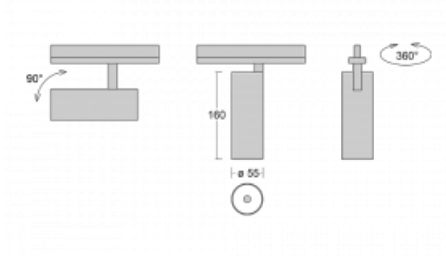

Luminaire

Vali55

178-100U-10GDD/930, W

Its dimensions make the Vali55 luminaire the smallest cylindrical luminaire in our product range. The luminaires feature 4 types of reflectors with various angles of luminosity, thanks to which it also provides a large variability of light outputs. Vali55 has a very subtle minimalist shape, so it fits into a lot of interiors, where it always looks discreet and unobtrusive. The Luminaire comes in a surface, pendant or semi-recessed version, which greatly increases their versatility of use. All of this makes them suitable for commercial premises, bars or hotels or even residential buildings.

Technical drawing

Type of installation	Recessed
Light distribution	Direct
Luminaire shape	Circular
Colour of the luminaires	White
Material	Aluminium
Lifetime	L80/B20 50 000 hours
Warranty	5 years
Description of luminaires	Luminaire semi-recessed
Dimensions	ø 55 mm × 160 mm
Light source	LED MODUL
Type of optical system	Reflector
Luminous flux*	1200 lm
Colour Temperature	3000 K warm white
Luminous efficacy	88 lm/W
MacAdam Light source	3
Colour rendering index	90
Beam angle	27°