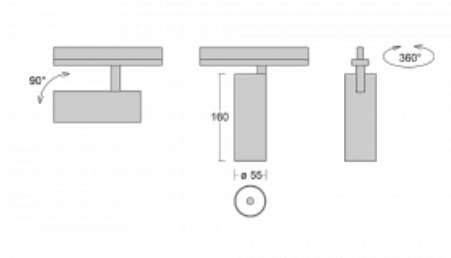

Luminaire

Vali55

178-100U-10GDD/930, S

Its dimensions make the Vali55 luminaire the smallest cylindrical luminaire in our product range. The luminaires feature 4 types of reflectors with various angles of luminosity, thanks to which it also provides a large variability of light outputs. Vali55 has a very subtle minimalist shape, so it fits into a lot of interiors, where it always looks discreet and unobtrusive. The Luminaire comes in a surface, pendant or semi-recessed version, which greatly increases their versatility of use. All of this makes them suitable for commercial premises, bars or hotels or even residential buildings.

Technical drawing

Type of installation	Recessed
Light distribution	Direct
Luminaire shape	Circular
Colour of the luminaires	Silver
Material	Aluminium
Lifetime	L80/B20 50 000 hours
Warranty	5 years
Description of luminaires	Luminaire semi-recessed
Dimensions	ø 55 mm × 160 mm
Light source	LED MODUL
Type of optical system	Reflector
Luminous flux*	1200 lm
Colour Temperature	3000 K warm white
Luminous efficacy	88 lm/W
MacAdam Light source	3
Colour rendering index	90
Beam angle	27°