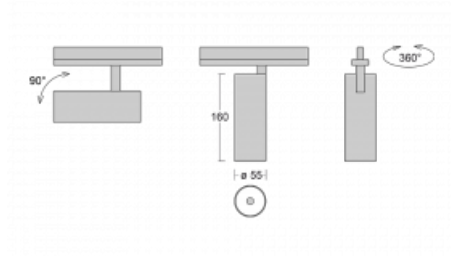

# Vali55

178-100U-10GDD/930, S

Its dimensions make the Vali55 luminaire the smallest cylindrical luminaire in our product range. The luminaires feature 4 types of reflectors with various angles of luminosity, thanks to which it also provides a large variability of light outputs. Vali55 has a very subtle minimalist shape, so it fits into a lot of interiors, where it always looks discreet and unobtrusive. The Luminaire comes in a surface, pendant or semi-recessed version, which greatly increases their versatility of use. All of this makes them suitable for commercial premises, bars or hotels or even residential buildings.

## Technical drawing

Type of installation	Recessed
Light distribution	Direct
Luminaire shape	Circular
Colour of the luminaires	Silver
Material	Aluminium
Lifetime	L80/B20 50 000 hours
Warranty	60 months
Description of luminaires	Luminaire semi-recessed
Dimensions	ø 55 mm × 160 mm
Light source	LED MODUL
Type of optical system	Reflector
Luminous flux	1200 lm ± 10 %
Colour Temperature	3000 K warm white
Luminous efficacy	88 lm/W
MacAdam Light source	3
Colour rendering index	90
Beam angle	27°
Luminaire power input	13.6 W ± 10 %
Connection of the luminaires	DALI dimmable
Electrical voltage	220-240V
Frequency	50/60Hz