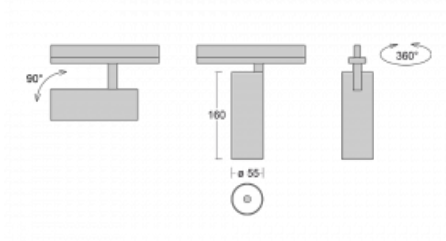

Luminaire

Vali55

178-100U-10GDD/930, B

Its dimensions make the Vali55 luminaire the smallest cylindrical luminaire in our product range. The luminaires feature 4 types of reflectors with various angles of luminosity, thanks to which it also provides a large variability of light outputs. Vali55 has a very subtle minimalist shape, so it fits into a lot of interiors, where it always looks discreet and unobtrusive. The Luminaire comes in a surface, pendant or semi-recessed version, which greatly increases their versatility of use. All of this makes them suitable for commercial premises, bars or hotels or even residential buildings.

Technical drawing

Type of installation	Recessed
Light distribution	Direct
Luminaire shape	Circular
Colour of the luminaires	Black
Material	Aluminium
Lifetime	L80/B20 50 000 hours
Warranty	5 years
Description of luminaires	Luminaire semi-recessed
Dimensions	ø 55 mm × 160 mm
Light source	LED MODUL
Type of optical system	Reflector
Luminous flux	1200 lm ± 10 %
Colour Temperature	3000 K warm white
Luminous efficacy	88 lm/W
MacAdam Light source	3
Colour rendering index	90
Beam angle	27°
Luminaire power input	13.6 W ± 10 %
Connection of the luminaires	DALI dimmable
Electrical voltage	220-240V
Frequency	50/60Hz