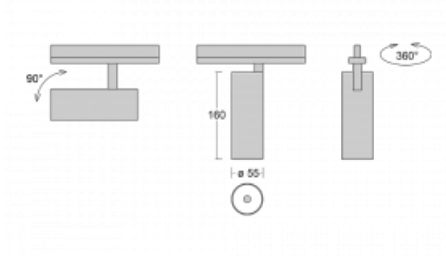

Luminaire

Vali55

178-100U-10GDD/930, B

Its dimensions make the Vali55 luminaire the smallest cylindrical luminaire in our product range. The luminaires feature 4 types of reflectors with various angles of luminosity, thanks to which it also provides a large variability of light outputs. Vali55 has a very subtle minimalist shape, so it fits into a lot of interiors, where it always looks discreet and unobtrusive. The Luminaire comes in a surface, pendant or semi-recessed version, which greatly increases their versatility of use. All of this makes them suitable for commercial premises, bars or hotels or even residential buildings.

Technical drawing

Type of installation	Recessed
Light distribution	Direct
Luminaire shape	Circular
Colour of the luminaires	Black
Material	Aluminium
Lifetime	L80/B20 50 000 hours
Warranty	5 years
Description of luminaires	Luminaire semi-recessed
Dimensions	ø 55 mm × 160 mm
Light source	LED MODUL
Type of optical system	Reflector
Luminous flux*	1200 lm
Colour Temperature	3000 K warm white
Luminous efficacy	88 lm/W
MacAdam Light source	3
Colour rendering index	90
Beam angle	27°