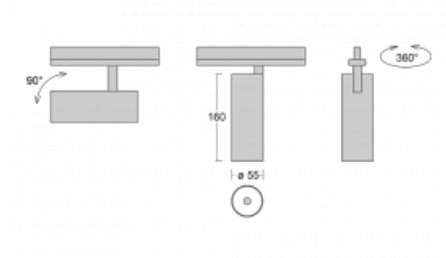

Luminaire

Vali55

178-100S-10GGE/940, S

Its dimensions make the Vali55 luminaire the smallest cylindrical luminaire in our product range. The luminaires feature 4 types of reflectors with various angles of luminosity, thanks to which it also provides a large variability of light outputs. Vali55 has a very subtle minimalist shape, so it fits into a lot of interiors, where it always looks discreet and unobtrusive. The Luminaire comes in a surface, pendant or semi-recessed version, which greatly increases their versatility of use. All of this makes them suitable for commercial premises, bars or hotels or even residential buildings.

Technical drawing

Type of installation	Recessed
Light distribution	Direct
Luminaire shape	Circular
Colour of the luminaires	Silver
Material	Aluminium
Lifetime	L80/B20 50 000 hours
Warranty	5 years
Description of luminaires	Luminaire semi-recessed
Dimensions	ø 55 mm × 160 mm
Light source	LED MODUL
Type of optical system	Reflector
Luminous flux*	1750 lm
Colour Temperature	4000 K cool white
Luminous efficacy	88 lm/W
MacAdam Light source	3
Colour rendering index	90
Beam angle	17°