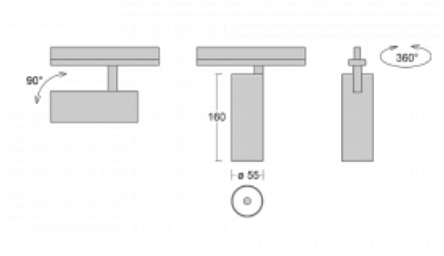

Luminaire

Vali55

178-100S-10GGE/940, S

Its dimensions make the Vali55 luminaire the smallest cylindrical luminaire in our product range. The luminaires feature 4 types of reflectors with various angles of luminosity, thanks to which it also provides a large variability of light outputs. Vali55 has a very subtle minimalist shape, so it fits into a lot of interiors, where it always looks discreet and unobtrusive. The Luminaire comes in a surface, pendant or semi-recessed version, which greatly increases their versatility of use. All of this makes them suitable for commercial premises, bars or hotels or even residential buildings.

Technical drawing

Type of installation	Recessed
Light distribution	Direct
Luminaire shape	Circular
Colour of the luminaires	Silver
Material	Aluminium
Lifetime	L80/B20 50 000 hours
Warranty	60 months
Description of luminaires	Luminaire semi-recessed
Dimensions	ø 55 mm × 160 mm
Light source	LED MODUL

Type of optical system	Reflector
Luminous flux	1750 lm ± 10 %
Colour Temperature	4000 K cool white
Luminous efficacy	88 lm/W
MacAdam Light source	3
Colour rendering index	90
Beam angle	17°

Luminaire power input	20 W ± 10 %
Connection of the luminaires	Electronic ballast non-dimmable
Electrical voltage	220-240V
Frequency	50/60Hz