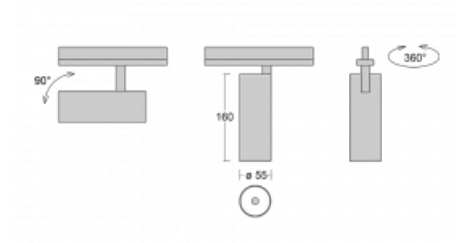

Luminaire

Vali55

178-100S-10GGE/930, S

Its dimensions make the Vali55 luminaire the smallest cylindrical luminaire in our product range. The luminaires feature 4 types of reflectors with various angles of luminosity, thanks to which it also provides a large variability of light outputs. Vali55 has a very subtle minimalist shape, so it fits into a lot of interiors, where it always looks discreet and unobtrusive. The Luminaire comes in a surface, pendant or semi-recessed version, which greatly increases their versatility of use. All of this makes them suitable for commercial premises, bars or hotels or even residential buildings.

Technical drawing

Type of installation	Recessed
Light distribution	Direct
Luminaire shape	Circular
Colour of the luminaires	Silver
Material	Aluminium
Lifetime	L80/B20 50 000 hours
Warranty	60 months
Description of luminaires	Luminaire semi-recessed
Dimensions	ø 55 mm × 160 mm
Light source	LED MODUL
Type of optical system	Reflector
Luminous flux	1650 lm ± 10 %
Colour Temperature	3000 K warm white
Luminous efficacy	83 lm/W
MacAdam Light source	3
Colour rendering index	90
Beam angle	17°
Luminaire power input	20 W ± 10 %
Connection of the luminaires	Electronic ballast non-dimmable
Electrical voltage	220-240V
Frequency	50/60Hz