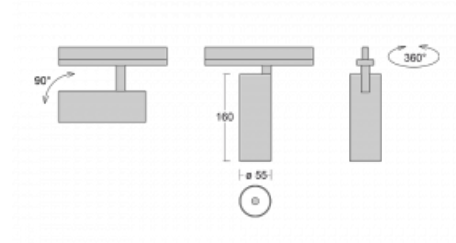

Luminaire

Vali55

178-100S-10GGE/930, B

Its dimensions make the Vali55 luminaire the smallest cylindrical luminaire in our product range. The luminaires feature 4 types of reflectors with various angles of luminosity, thanks to which it also provides a large variability of light outputs. Vali55 has a very subtle minimalist shape, so it fits into a lot of interiors, where it always looks discreet and unobtrusive. The Luminaire comes in a surface, pendant or semi-recessed version, which greatly increases their versatility of use. All of this makes them suitable for commercial premises, bars or hotels or even residential buildings.

Technical drawing

Type of installation	Recessed
Light distribution	Direct
Luminaire shape	Circular
Colour of the luminaires	Black
Material	Aluminium
Lifetime	L80/B20 50 000 hours
Warranty	60 months
Description of luminaires	Luminaire semi-recessed
Dimensions	ø 55 mm × 160 mm
Light source	LED MODUL
Type of optical system	Reflector
Luminous flux	1650 lm ± 10 %
Colour Temperature	3000 K warm white
Luminous efficacy	83 lm/W
MacAdam Light source	3
Colour rendering index	90
Beam angle	17°
Luminaire power input	20 W ± 10 %
Connection of the luminaires	Electronic ballast non-dimmable
Electrical voltage	220-240V
Frequency	50/60Hz