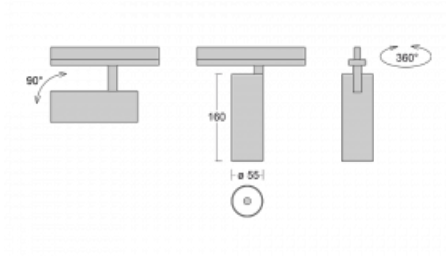

# Vali55

178-100S-10GGD/940, W

Its dimensions make the Vali55 luminaire the smallest cylindrical luminaire in our product range. The luminaires feature 4 types of reflectors with various angles of luminosity, thanks to which it also provides a large variability of light outputs. Vali55 has a very subtle minimalist shape, so it fits into a lot of interiors, where it always looks discreet and unobtrusive. The Luminaire comes in a surface, pendant or semi-recessed version, which greatly increases their versatility of use. All of this makes them suitable for commercial premises, bars or hotels or even residential buildings.

## Technical drawing

Type of installation	Recessed
Light distribution	Direct
Luminaire shape	Circular
Colour of the luminaires	White
Material	Aluminium
Lifetime	L80/B20 50 000 hours
Warranty	60 months
Description of luminaires	Luminaire semi-recessed
Dimensions	ø 55 mm × 160 mm
Light source	LED MODUL
Type of optical system	Reflector
Luminous flux	1750 lm ± 10 %
Colour Temperature	4000 K cool white
Luminous efficacy	88 lm/W
MacAdam Light source	3
Colour rendering index	90
Beam angle	17°
Luminaire power input	20 W ± 10 %
Connection of the luminaires	DALI dimmable
Electrical voltage	220-240V
Frequency	50/60Hz