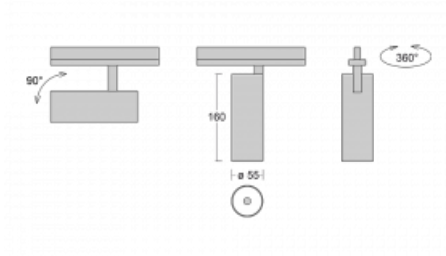

Luminaire

Vali55

178-100S-10GGD/940, S

Its dimensions make the Vali55 luminaire the smallest cylindrical luminaire in our product range. The luminaires feature 4 types of reflectors with various angles of luminosity, thanks to which it also provides a large variability of light outputs. Vali55 has a very subtle minimalist shape, so it fits into a lot of interiors, where it always looks discreet and unobtrusive. The Luminaire comes in a surface, pendant or semi-recessed version, which greatly increases their versatility of use. All of this makes them suitable for commercial premises, bars or hotels or even residential buildings.

Technical drawing

Type of installation	Recessed
Light distribution	Direct
Luminaire shape	Circular
Colour of the luminaires	Silver
Material	Aluminium
Lifetime	L80/B20 50 000 hours
Warranty	5 years
Description of luminaires	Luminaire semi-recessed
Dimensions	ø 55 mm × 160 mm
Light source	LED MODUL

Type of optical system	Reflector
Luminous flux	1750 lm ± 10 %
Colour Temperature	4000 K cool white
Luminous efficacy	88 lm/W
MacAdam Light source	3
Colour rendering index	90
Beam angle	17°

Luminaire power input	20 W ± 10 %
Connection of the luminaires	DALI dimmable
Electrical voltage	220-240V
Frequency	50/60Hz