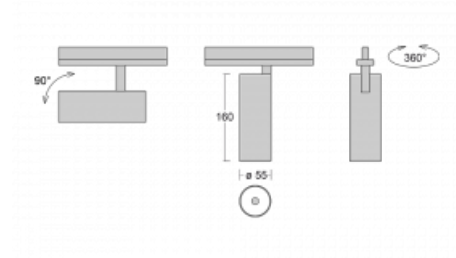

# Vali55

178-100S-10GGD/940, B

Its dimensions make the Vali55 luminaire the smallest cylindrical luminaire in our product range. The luminaires feature 4 types of reflectors with various angles of luminosity, thanks to which it also provides a large variability of light outputs. Vali55 has a very subtle minimalist shape, so it fits into a lot of interiors, where it always looks discreet and unobtrusive. The Luminaire comes in a surface, pendant or semi-recessed version, which greatly increases their versatility of use. All of this makes them suitable for commercial premises, bars or hotels or even residential buildings.

## Technical drawing

Type of installation	Recessed
Light distribution	Direct
Luminaire shape	Circular
Colour of the luminaires	Black
Material	Aluminium
Lifetime	L80/B20 50 000 hours
Warranty	60 months
Description of luminaires	Luminaire semi-recessed
Dimensions	ø 55 mm × 160 mm
Light source	LED MODUL
Type of optical system	Reflector
Luminous flux	1750 lm ± 10 %
Colour Temperature	4000 K cool white
Luminous efficacy	88 lm/W
MacAdam Light source	3
Colour rendering index	90
Beam angle	17°
Luminaire power input	20 W ± 10 %
Connection of the luminaires	DALI dimmable
Electrical voltage	220-240V
Frequency	50/60Hz