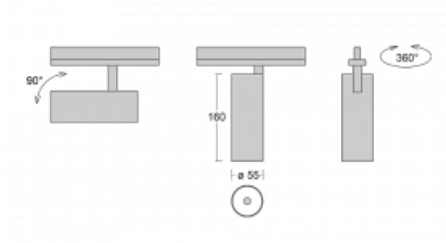

Luminaire

Vali55

178-100S-10GGD/930, W

Its dimensions make the Vali55 luminaire the smallest cylindrical luminaire in our product range. The luminaires feature 4 types of reflectors with various angles of luminosity, thanks to which it also provides a large variability of light outputs. Vali55 has a very subtle minimalist shape, so it fits into a lot of interiors, where it always looks discreet and unobtrusive. The Luminaire comes in a surface, pendant or semi-recessed version, which greatly increases their versatility of use. All of this makes them suitable for commercial premises, bars or hotels or even residential buildings.

Technical drawing

Type of installation	Recessed
Light distribution	Direct
Luminaire shape	Circular
Colour of the luminaires	White
Material	Aluminium
Lifetime	L80/B20 50 000 hours
Warranty	60 months
Description of luminaires	Luminaire semi-recessed
Dimensions	ø 55 mm × 160 mm
Light source	LED MODUL
Type of optical system	Reflector
Luminous flux	1650 lm ± 10 %
Colour Temperature	3000 K warm white
Luminous efficacy	83 lm/W
MacAdam Light source	3
Colour rendering index	90
Beam angle	17°
Luminaire power input	20 W ± 10 %
Connection of the luminaires	DALI dimmable
Electrical voltage	220-240V
Frequency	50/60Hz