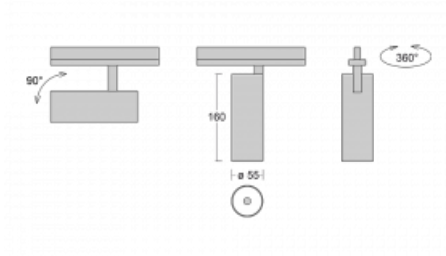

Luminaire

Vali55

178-100S-10GGD/930, B

Its dimensions make the Vali55 luminaire the smallest cylindrical luminaire in our product range. The luminaires feature 4 types of reflectors with various angles of luminosity, thanks to which it also provides a large variability of light outputs. Vali55 has a very subtle minimalist shape, so it fits into a lot of interiors, where it always looks discreet and unobtrusive. The Luminaire comes in a surface, pendant or semi-recessed version, which greatly increases their versatility of use. All of this makes them suitable for commercial premises, bars or hotels or even residential buildings.

Technical drawing

Type of installation	Recessed
Light distribution	Direct
Luminaire shape	Circular
Colour of the luminaires	Black
Material	Aluminium
Lifetime	L80/B20 50 000 hours
Warranty	60 months
Description of luminaires	Luminaire semi-recessed
Dimensions	ø 55 mm × 160 mm
Light source	LED MODUL
Type of optical system	Reflector
Luminous flux	1650 lm ± 10 %
Colour Temperature	3000 K warm white
Luminous efficacy	83 lm/W
MacAdam Light source	3
Colour rendering index	90
Beam angle	17°
Luminaire power input	20 W ± 10 %
Connection of the luminaires	DALI dimmable
Electrical voltage	220-240V
Frequency	50/60Hz