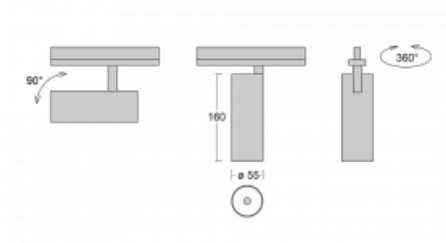

Luminaire

Vali55

178-100S-10GDE/940, W

Its dimensions make the Vali55 luminaire the smallest cylindrical luminaire in our product range. The luminaires feature 4 types of reflectors with various angles of luminosity, thanks to which it also provides a large variability of light outputs. Vali55 has a very subtle minimalist shape, so it fits into a lot of interiors, where it always looks discreet and unobtrusive. The Luminaire comes in a surface, pendant or semi-recessed version, which greatly increases their versatility of use. All of this makes them suitable for commercial premises, bars or hotels or even residential buildings.

Technical drawing

Type of installation	Recessed
Light distribution	Direct
Luminaire shape	Circular
Colour of the luminaires	White
Material	Aluminium
Lifetime	L80/B20 50 000 hours
Warranty	60 months
Description of luminaires	Luminaire semi-recessed
Dimensions	ø 55 mm × 160 mm
Light source	LED MODUL
Type of optical system	Reflector
Luminous flux	1250 lm ± 10 %
Colour Temperature	4000 K cool white
Luminous efficacy	92 lm/W
MacAdam Light source	3
Colour rendering index	90
Beam angle	17°
Luminaire power input	13.6 W ± 10 %
Connection of the luminaires	Electronic ballast non-dimmable
Electrical voltage	220-240V
Frequency	50/60Hz