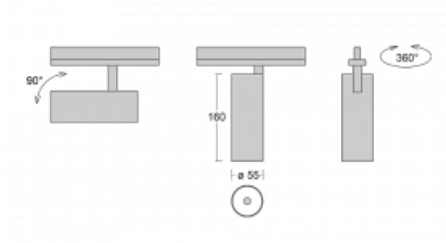

Luminaire

Vali55

178-100S-10GDE/940, S

Its dimensions make the Vali55 luminaire the smallest cylindrical luminaire in our product range. The luminaires feature 4 types of reflectors with various angles of luminosity, thanks to which it also provides a large variability of light outputs. Vali55 has a very subtle minimalist shape, so it fits into a lot of interiors, where it always looks discreet and unobtrusive. The Luminaire comes in a surface, pendant or semi-recessed version, which greatly increases their versatility of use. All of this makes them suitable for commercial premises, bars or hotels or even residential buildings.

Technical drawing

Type of installation	Recessed
Light distribution	Direct
Luminaire shape	Circular
Colour of the luminaires	Silver
Material	Aluminium
Lifetime	L80/B20 50 000 hours
Warranty	60 months
Description of luminaires	Luminaire semi-recessed
Dimensions	ø 55 mm × 160 mm
Light source	LED MODUL