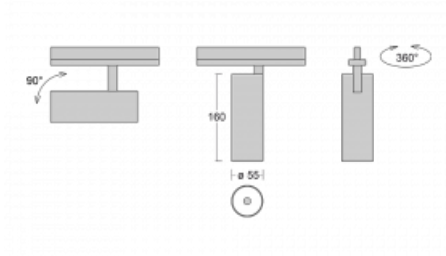

Luminaire

Vali55

178-100S-10GDE/930, W

Its dimensions make the Vali55 luminaire the smallest cylindrical luminaire in our product range. The luminaires feature 4 types of reflectors with various angles of luminosity, thanks to which it also provides a large variability of light outputs. Vali55 has a very subtle minimalist shape, so it fits into a lot of interiors, where it always looks discreet and unobtrusive. The Luminaire comes in a surface, pendant or semi-recessed version, which greatly increases their versatility of use. All of this makes them suitable for commercial premises, bars or hotels or even residential buildings.

Technical drawing

Type of installation	Recessed
Light distribution	Direct
Luminaire shape	Circular
Colour of the luminaires	White
Material	Aluminium
Lifetime	L80/B20 50 000 hours
Warranty	60 months
Description of luminaires	Luminaire semi-recessed
Dimensions	ø 55 mm × 160 mm
Light source	LED MODUL
Type of optical system	Reflector
Luminous flux	1200 lm ± 10 %
Colour Temperature	3000 K warm white
Luminous efficacy	88 lm/W
MacAdam Light source	3
Colour rendering index	90
Beam angle	17°
Luminaire power input	13.6 W ± 10 %
Connection of the luminaires	Electronic ballast non-dimmable
Electrical voltage	220-240V
Frequency	50/60Hz