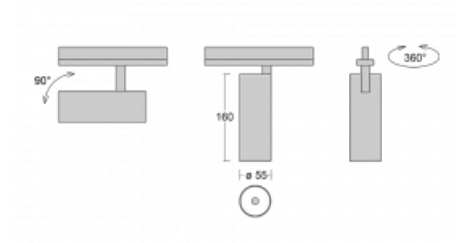

Luminaire

Vali55

178-100S-10GDE/930, S

Its dimensions make the Vali55 luminaire the smallest cylindrical luminaire in our product range. The luminaires feature 4 types of reflectors with various angles of luminosity, thanks to which it also provides a large variability of light outputs. Vali55 has a very subtle minimalist shape, so it fits into a lot of interiors, where it always looks discreet and unobtrusive. The Luminaire comes in a surface, pendant or semi-recessed version, which greatly increases their versatility of use. All of this makes them suitable for commercial premises, bars or hotels or even residential buildings.

Technical drawing

Type of installation	Recessed
Light distribution	Direct
Luminaire shape	Circular
Colour of the luminaires	Silver
Material	Aluminium
Lifetime	L80/B20 50 000 hours
Warranty	60 months
Description of luminaires	Luminaire semi-recessed
Dimensions	ø 55 mm × 160 mm
Light source	LED MODUL
Type of optical system	Reflector
Luminous flux	1200 lm ± 10 %
Colour Temperature	3000 K warm white
Luminous efficacy	88 lm/W
MacAdam Light source	3
Colour rendering index	90
Beam angle	17°
Luminaire power input	13.6 W ± 10 %
Connection of the luminaires	Electronic ballast non-dimmable
Electrical voltage	220-240V
Frequency	50/60Hz