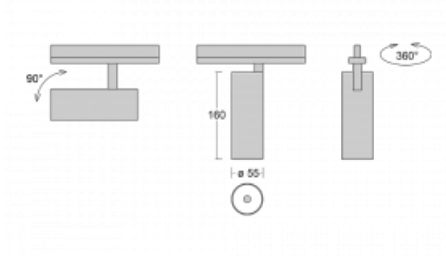

Luminaire

Vali55

178-100S-10GDD/930, S

Its dimensions make the Vali55 luminaire the smallest cylindrical luminaire in our product range. The luminaires feature 4 types of reflectors with various angles of luminosity, thanks to which it also provides a large variability of light outputs. Vali55 has a very subtle minimalist shape, so it fits into a lot of interiors, where it always looks discreet and unobtrusive. The Luminaire comes in a surface, pendant or semi-recessed version, which greatly increases their versatility of use. All of this makes them suitable for commercial premises, bars or hotels or even residential buildings.

Technical drawing

Type of installation	Recessed
Light distribution	Direct
Luminaire shape	Circular
Colour of the luminaires	Silver
Material	Aluminium
Lifetime	L80/B20 50 000 hours
Warranty	60 months
Description of luminaires	Luminaire semi-recessed
Dimensions	ø 55 mm × 160 mm
Light source	LED MODUL

Type of optical system	Reflector
Luminous flux	1200 lm ± 10 %
Colour Temperature	3000 K warm white
Luminous efficacy	88 lm/W
MacAdam Light source	3
Colour rendering index	90
Beam angle	17°

Luminaire power input	13.6 W ± 10 %
Connection of the luminaires	DALI dimmable
Electrical voltage	220-240V
Frequency	50/60Hz