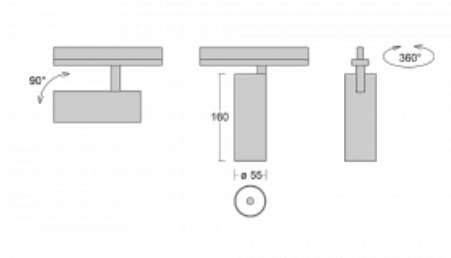

# Vali55

178-100S-10GDD/930, B

Its dimensions make the Vali55 luminaire the smallest cylindrical luminaire in our product range. The luminaires feature 4 types of reflectors with various angles of luminosity, thanks to which it also provides a large variability of light outputs. Vali55 has a very subtle minimalist shape, so it fits into a lot of interiors, where it always looks discreet and unobtrusive. The Luminaire comes in a surface, pendant or semi-recessed version, which greatly increases their versatility of use. All of this makes them suitable for commercial premises, bars or hotels or even residential buildings.

## Technical drawing

Type of installation	Recessed
Light distribution	Direct
Luminaire shape	Circular
Colour of the luminaires	Black
Material	Aluminium
Lifetime	L80/B20 50 000 hours
Warranty	5 years
Description of luminaires	Luminaire semi-recessed
Dimensions	ø 55 mm × 160 mm
Light source	LED MODUL
Type of optical system	Reflector
Luminous flux*	1200 lm
Colour Temperature	3000 K warm white
Luminous efficacy	88 lm/W
MacAdam Light source	3
Colour rendering index	90
Beam angle	17°