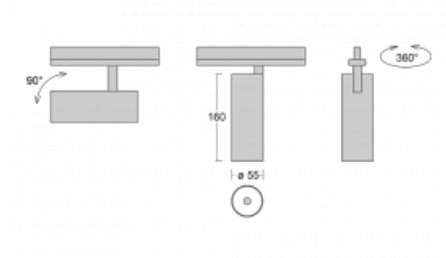

Luminaire

Vali55

178-100F-10GGE/940, S

Its dimensions make the Vali55 luminaire the smallest cylindrical luminaire in our product range. The luminaires feature 4 types of reflectors with various angles of luminosity, thanks to which it also provides a large variability of light outputs. Vali55 has a very subtle minimalist shape, so it fits into a lot of interiors, where it always looks discreet and unobtrusive. The Luminaire comes in a surface, pendant or semi-recessed version, which greatly increases their versatility of use. All of this makes them suitable for commercial premises, bars or hotels or even residential buildings.

Technical drawing

Type of installation	Recessed
Light distribution	Direct
Luminaire shape	Circular
Colour of the luminaires	Silver
Material	Aluminium
Lifetime	L80/B20 50 000 hours
Warranty	60 months
Description of luminaires	Luminaire semi-recessed
Dimensions	ø 55 mm × 160 mm
Weight	0.62 kg
Light source	LED MODUL
Type of optical system	Reflector
Luminous flux	1750 lm ± 10 %
Colour Temperature	4000 K cool white
Luminous efficacy	88 lm/W
MacAdam Light source	3
Colour rendering index	90
Beam angle	45°