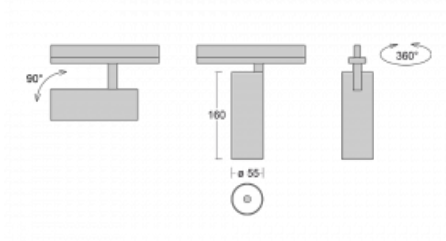

Luminaire

Vali55

178-100F-10GGE/930, W

Its dimensions make the Vali55 luminaire the smallest cylindrical luminaire in our product range. The luminaires feature 4 types of reflectors with various angles of luminosity, thanks to which it also provides a large variability of light outputs. Vali55 has a very subtle minimalist shape, so it fits into a lot of interiors, where it always looks discreet and unobtrusive. The Luminaire comes in a surface, pendant or semi-recessed version, which greatly increases their versatility of use. All of this makes them suitable for commercial premises, bars or hotels or even residential buildings.

Technical drawing

Type of installation	Recessed
Light distribution	Direct
Luminaire shape	Circular
Colour of the luminaires	White
Material	Aluminium
Lifetime	L80/B20 50 000 hours
Warranty	60 months
Description of luminaires	Luminaire semi-recessed
Dimensions	ø 55 mm × 160 mm
Light source	LED MODUL