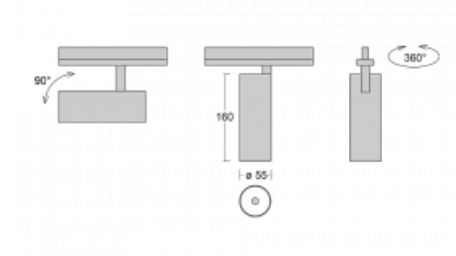

Luminaire

Vali55

178-100F-10GGE/930, S

Its dimensions make the Vali55 luminaire the smallest cylindrical luminaire in our product range. The luminaires feature 4 types of reflectors with various angles of luminosity, thanks to which it also provides a large variability of light outputs. Vali55 has a very subtle minimalist shape, so it fits into a lot of interiors, where it always looks discreet and unobtrusive. The Luminaire comes in a surface, pendant or semi-recessed version, which greatly increases their versatility of use. All of this makes them suitable for commercial premises, bars or hotels or even residential buildings.

Technical drawing

Type of installation	Recessed
Light distribution	Direct
Luminaire shape	Circular
Colour of the luminaires	Silver
Material	Aluminium
Lifetime	L80/B20 50 000 hours
Warranty	5 years
Description of luminaires	Luminaire semi-recessed
Dimensions	ø 55 mm × 160 mm
Light source	LED MODUL
Type of optical system	Reflector
Luminous flux	1650 lm ± 10 %
Colour Temperature	3000 K warm white
Luminous efficacy	83 lm/W
MacAdam Light source	3
Colour rendering index	90
Beam angle	45°
Luminaire power input	20 W ± 10 %
Connection of the luminaires	Electronic ballast non-dimmable
Electrical voltage	220-240V
Frequency	50/60Hz