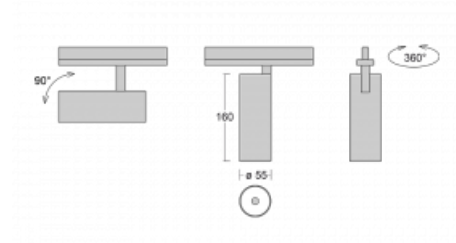

# Vali55

178-100F-10GGE/930, B

Its dimensions make the Vali55 luminaire the smallest cylindrical luminaire in our product range. The luminaires feature 4 types of reflectors with various angles of luminosity, thanks to which it also provides a large variability of light outputs. Vali55 has a very subtle minimalist shape, so it fits into a lot of interiors, where it always looks discreet and unobtrusive. The Luminaire comes in a surface, pendant or semi-recessed version, which greatly increases their versatility of use. All of this makes them suitable for commercial premises, bars or hotels or even residential buildings.

## Technical drawing

Type of installation	Recessed
Light distribution	Direct
Luminaire shape	Circular
Colour of the luminaires	Black
Material	Aluminium
Lifetime	L80/B20 50 000 hours
Warranty	60 months
Description of luminaires	Luminaire semi-recessed
Dimensions	ø 55 mm × 160 mm
Light source	LED MODUL
Type of optical system	Reflector
Luminous flux	1650 lm ± 10 %
Colour Temperature	3000 K warm white
Luminous efficacy	83 lm/W
MacAdam Light source	3
Colour rendering index	90
Beam angle	45°
Luminaire power input	20 W ± 10 %
Connection of the luminaires	Electronic ballast non-dimmable
Electrical voltage	220-240V
Frequency	50/60Hz