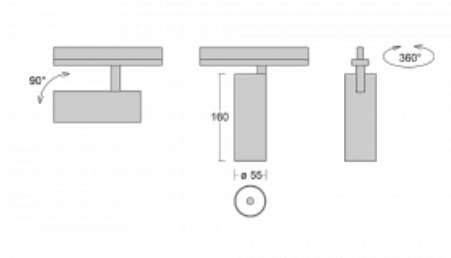

# Vali55

178-100F-10GGE/930, B

Its dimensions make the Vali55 luminaire the smallest cylindrical luminaire in our product range. The luminaires feature 4 types of reflectors with various angles of luminosity, thanks to which it also provides a large variability of light outputs. Vali55 has a very subtle minimalist shape, so it fits into a lot of interiors, where it always looks discreet and unobtrusive. The Luminaire comes in a surface, pendant or semi-recessed version, which greatly increases their versatility of use. All of this makes them suitable for commercial premises, bars or hotels or even residential buildings.

## Technical drawing

Type of installation	Recessed
Light distribution	Direct
Luminaire shape	Circular
Colour of the luminaires	Black
Material	Aluminium
Lifetime	L80/B20 50 000 hours
Warranty	5 years
Description of luminaires	Luminaire semi-recessed
Dimensions	ø 55 mm × 160 mm
Light source	LED MODUL
Type of optical system	Reflector
Luminous flux*	1650 lm
Colour Temperature	3000 K warm white
Luminous efficacy	83 lm/W
MacAdam Light source	3
Colour rendering index	90
Beam angle	45°