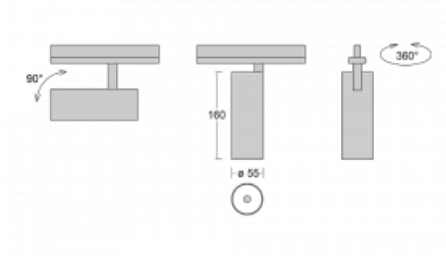

# Vali55

178-100F-10GGD/940, W

Its dimensions make the Vali55 luminaire the smallest cylindrical luminaire in our product range. The luminaires feature 4 types of reflectors with various angles of luminosity, thanks to which it also provides a large variability of light outputs. Vali55 has a very subtle minimalist shape, so it fits into a lot of interiors, where it always looks discreet and unobtrusive. The Luminaire comes in a surface, pendant or semi-recessed version, which greatly increases their versatility of use. All of this makes them suitable for commercial premises, bars or hotels or even residential buildings.

## Technical drawing

Type of installation	Recessed
Light distribution	Direct
Luminaire shape	Circular
Colour of the luminaires	White
Material	Aluminium
Lifetime	L80/B20 50 000 hours
Warranty	5 years
Description of luminaires	Luminaire semi-recessed
Dimensions	ø 55 mm × 160 mm
Light source	LED MODUL