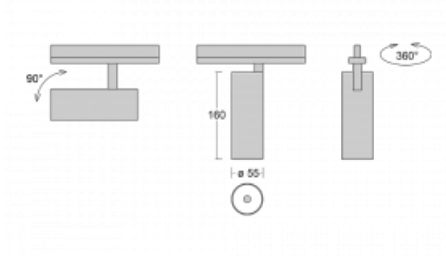

Luminaire

Vali55

178-100F-10GGD/930, W

Its dimensions make the Vali55 luminaire the smallest cylindrical luminaire in our product range. The luminaires feature 4 types of reflectors with various angles of luminosity, thanks to which it also provides a large variability of light outputs. Vali55 has a very subtle minimalist shape, so it fits into a lot of interiors, where it always looks discreet and unobtrusive. The Luminaire comes in a surface, pendant or semi-recessed version, which greatly increases their versatility of use. All of this makes them suitable for commercial premises, bars or hotels or even residential buildings.

Technical drawing

Type of installation	Recessed
Light distribution	Direct
Luminaire shape	Circular
Colour of the luminaires	White
Material	Aluminium
Lifetime	L80/B20 50 000 hours
Warranty	60 months
Description of luminaires	Luminaire semi-recessed
Dimensions	ø 55 mm × 160 mm
Light source	LED MODUL