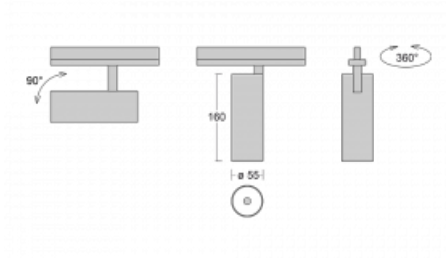

Luminaire

Vali55

178-100F-10GGD/930, S

Its dimensions make the Vali55 luminaire the smallest cylindrical luminaire in our product range. The luminaires feature 4 types of reflectors with various angles of luminosity, thanks to which it also provides a large variability of light outputs. Vali55 has a very subtle minimalist shape, so it fits into a lot of interiors, where it always looks discreet and unobtrusive. The Luminaire comes in a surface, pendant or semi-recessed version, which greatly increases their versatility of use. All of this makes them suitable for commercial premises, bars or hotels or even residential buildings.

Technical drawing

Type of installation	Recessed
Light distribution	Direct
Luminaire shape	Circular
Colour of the luminaires	Silver
Material	Aluminium
Lifetime	L80/B20 50 000 hours
Warranty	5 years
Description of luminaires	Luminaire semi-recessed
Dimensions	ø 55 mm × 160 mm
Light source	LED MODUL
Type of optical system	Reflector
Luminous flux*	1650 lm
Colour Temperature	3000 K warm white
Luminous efficacy	83 lm/W
MacAdam Light source	3
Colour rendering index	90
Beam angle	45°