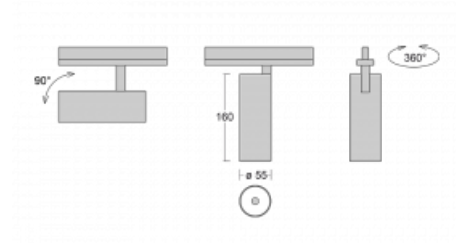

Luminaire

Vali55

178-100F-10GGD/930, B

Its dimensions make the Vali55 luminaire the smallest cylindrical luminaire in our product range. The luminaires feature 4 types of reflectors with various angles of luminosity, thanks to which it also provides a large variability of light outputs. Vali55 has a very subtle minimalist shape, so it fits into a lot of interiors, where it always looks discreet and unobtrusive. The Luminaire comes in a surface, pendant or semi-recessed version, which greatly increases their versatility of use. All of this makes them suitable for commercial premises, bars or hotels or even residential buildings.

Technical drawing

Type of installation	Recessed
Light distribution	Direct
Luminaire shape	Circular
Colour of the luminaires	Black
Material	Aluminium
Lifetime	L80/B20 50 000 hours
Warranty	60 months
Description of luminaires	Luminaire semi-recessed
Dimensions	ø 55 mm × 160 mm
Light source	LED MODUL
Type of optical system	Reflector
Luminous flux	1650 lm ± 10 %
Colour Temperature	3000 K warm white
Luminous efficacy	83 lm/W
MacAdam Light source	3
Colour rendering index	90
Beam angle	45°
Luminaire power input	20 W ± 10 %
Connection of the luminaires	DALI dimmable
Electrical voltage	220-240V
Frequency	50/60Hz