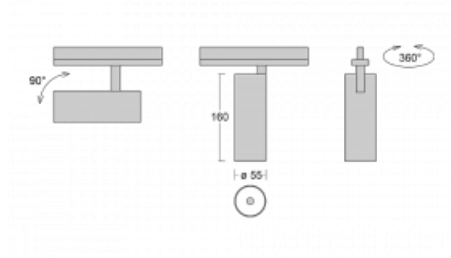

# Vali55

178-100F-10GDE/930, W

Its dimensions make the Vali55 luminaire the smallest cylindrical luminaire in our product range. The luminaires feature 4 types of reflectors with various angles of luminosity, thanks to which it also provides a large variability of light outputs. Vali55 has a very subtle minimalist shape, so it fits into a lot of interiors, where it always looks discreet and unobtrusive. The Luminaire comes in a surface, pendant or semi-recessed version, which greatly increases their versatility of use. All of this makes them suitable for commercial premises, bars or hotels or even residential buildings.

## Technical drawing

Type of installation	Recessed
Light distribution	Direct
Luminaire shape	Circular
Colour of the luminaires	White
Material	Aluminium
Lifetime	L80/B20 50 000 hours
Warranty	60 months
Description of luminaires	Luminaire semi-recessed
Dimensions	ø 55 mm × 160 mm
Weight	0.6 kg
Light source	LED MODUL
Type of optical system	Reflector
Luminous flux	1200 lm ± 10 %
Colour Temperature	3000 K warm white
Luminous efficacy	88 lm/W
MacAdam Light source	3
Colour rendering index	90
Beam angle	45°