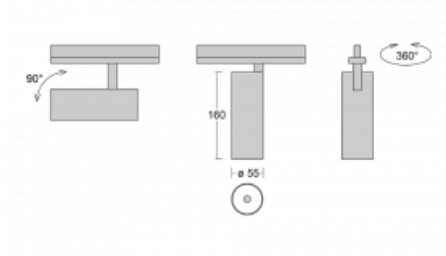

Luminaire

Vali55

178-100F-10GDD/940, W

Its dimensions make the Vali55 luminaire the smallest cylindrical luminaire in our product range. The luminaires feature 4 types of reflectors with various angles of luminosity, thanks to which it also provides a large variability of light outputs. Vali55 has a very subtle minimalist shape, so it fits into a lot of interiors, where it always looks discreet and unobtrusive. The Luminaire comes in a surface, pendant or semi-recessed version, which greatly increases their versatility of use. All of this makes them suitable for commercial premises, bars or hotels or even residential buildings.

Technical drawing

Type of installation	Recessed
Light distribution	Direct
Luminaire shape	Circular
Colour of the luminaires	White
Material	Aluminium
Lifetime	L80/B20 50 000 hours
Warranty	60 months
Description of luminaires	Luminaire semi-recessed
Dimensions	ø 55 mm × 160 mm
Light source	LED MODUL

Type of optical system	Reflector
Luminous flux	1250 lm ± 10 %
Colour Temperature	4000 K cool white
Luminous efficacy	92 lm/W
MacAdam Light source	3
Colour rendering index	90
Beam angle	45°

Luminaire power input	13.6 W ± 10 %
Connection of the luminaires	DALI dimmable
Electrical voltage	220-240V
Frequency	50/60Hz