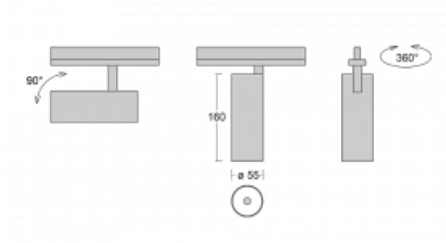

Luminaire

Vali55

178-100F-10GDD/940, S

Its dimensions make the Vali55 luminaire the smallest cylindrical luminaire in our product range. The luminaires feature 4 types of reflectors with various angles of luminosity, thanks to which it also provides a large variability of light outputs. Vali55 has a very subtle minimalist shape, so it fits into a lot of interiors, where it always looks discreet and unobtrusive. The Luminaire comes in a surface, pendant or semi-recessed version, which greatly increases their versatility of use. All of this makes them suitable for commercial premises, bars or hotels or even residential buildings.

Technical drawing

Type of installation	Recessed
Light distribution	Direct
Luminaire shape	Circular
Colour of the luminaires	Silver
Material	Aluminium
Lifetime	L80/B20 50 000 hours
Warranty	60 months
Description of luminaires	Luminaire semi-recessed
Dimensions	ø 55 mm × 160 mm
Light source	LED MODUL