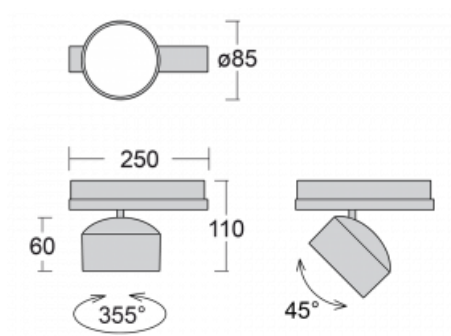

Luminaire

Drob-T

177-600W-10GGE/940, S

A dimmable, tilting track luminaire, whose shape is slightly reminiscent of headlights used on vintage cars. It features highbrightness LEDs with colour rendering of $Ra > 80$ or $Ra > 90$, transparent plexiglass or satin diffuser. The luminaires use adapters for the Global Track three-circuit tracks. Thanks to their minimalist design, they have lower luminous fluxes and are therefore more suitable for smaller shops with lower ceilings, such as drugstores or pharmacies. However, they can also be used in bars or less formal lobbies.

Technical drawing

Type of installation	3 circuit track
Light distribution	Direct
Luminaire shape	Circular
Colour of the luminaires	Silver
Material	Aluminium
Lifetime	L80/B20 50 000 hours
Warranty	5 years
Description of luminaires	Luminaire 3 circuit track
Dimensions	$\varnothing 85 \text{ mm} \times 110 \text{ mm}$
Weight	0.45 kg
Light source	LED MODUL
Type of optical system	Reflector
Luminous flux*	2000 lm
Colour Temperature	4000 K cool white
Luminous efficacy	120 lm/W
Colour rendering index	90
Beam angle	52°
UGR max. X=4H Y=8H, $\rho=70,50,20$	19.5