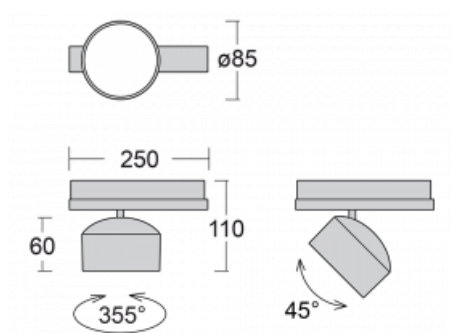

Technical drawing

Type of installation	3 circuit track
Light distribution	Direct
Luminaire shape	Circular
Colour of the luminaires	Silver
Material	Aluminium
Lifetime	L80/B20 50 000 hours
Warranty	60 months
Description of luminaires	Luminaire 3 circuit track
Dimensions	ø 85 mm × 110 mm
Weight	0.45 kg
Light source	LED MODUL
Type of optical system	Reflector
Luminous flux	2000 lm ± 10 %
Colour Temperature	4000 K cool white
Luminous efficacy	120 lm/W
Colour rendering index	90
Beam angle	52°
UGR max. X=4H Y=8H, ρ=70,50,20	19.5