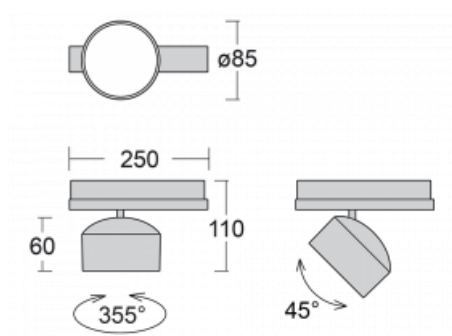

Luminaire

Drob-T

177-600W-10GGE/940, B

A dimmable, tilting track luminaire, whose shape is slightly reminiscent of headlights used on vintage cars. It features highbrightness LEDs with colour rendering of $Ra > 80$ or $Ra > 90$, transparent plexiglass or satin diffuser. The luminaires use adapters for the Global Track three-circuit tracks. Thanks to their minimalist design, they have lower luminous fluxes and are therefore more suitable for smaller shops with lower ceilings, such as drugstores or pharmacies. However, they can also be used in bars or less formal lobbies.

Technical drawing

Type of installation	3 circuit track
Light distribution	Direct
Luminaire shape	Circular
Colour of the luminaires	Black
Material	Aluminium
Lifetime	L80/B20 50 000 hours
Warranty	5 years
Description of luminaires	Luminaire 3 circuit track
Dimensions	$\varnothing 85 \text{ mm} \times 110 \text{ mm}$
Weight	0.45 kg
Light source	LED MODUL
Type of optical system	Reflector
Luminous flux*	2000 lm
Colour Temperature	4000 K cool white
Luminous efficacy	120 lm/W
MacAdam Light source	3
Colour rendering index	90
Beam angle	52°
UGR max. X=4H Y=8H, $\varrho=70,50,20$	19.5