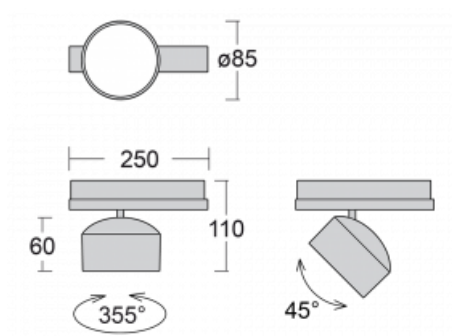

Luminaire

Drob

177-600W-10GGE/940, B

A dimmable, tilting track luminaire, whose shape is slightly reminiscent of headlights used on vintage cars. It features highbrightness LEDs with colour rendering of $Ra > 80$ or $Ra > 90$, transparent plexiglass or satin diffuser. The luminaires use adapters for the Global Track three-circuit tracks. Thanks to their minimalist design, they have lower luminous fluxes and are therefore more suitable for smaller shops with lower ceilings, such as drugstores or pharmacies. However, they can also be used in bars or less formal lobbies.

Technical drawing

Type of installation	3 circuit track
Light distribution	Direct
Luminaire shape	Circular
Colour of the luminaires	Black
Material	Aluminium
Lifetime	L80/B20 50 000 hours
Warranty	60 months
Description of luminaires	Luminaire 3 circuit track
Dimensions	ø 85 mm × 110 mm
Weight	0.45 kg
Light source	LED MODUL
Type of optical system	Reflector
Luminous flux	2000 lm ± 10 %
Colour Temperature	4000 K cool white
Luminous efficacy	120 lm/W
MacAdam Light source	3
Colour rendering index	90
Beam angle	52°
UGR max. X=4H Y=8H, ρ=70,50,20	19.5