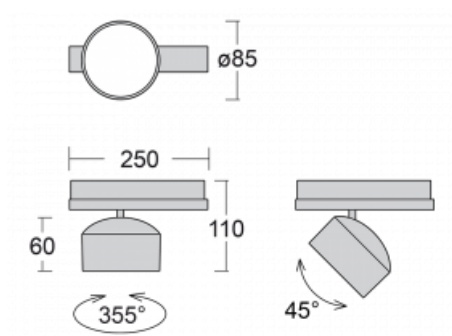

## Technical drawing

Type of installation	3 circuit track
Light distribution	Direct
Luminaire shape	Circular
Colour of the luminaires	White
Material	Aluminium
Lifetime	L80/B20 50 000 hours
Warranty	5 years
Description of luminaires	Luminaire 3 circuit track
Dimensions	$\varnothing 85 \text{ mm} \times 110 \text{ mm}$
Weight	0.45 kg
Light source	LED MODUL
Type of optical system	Reflector
Luminous flux*	1900 lm
Colour Temperature	3000 K warm white
Luminous efficacy	114 lm/W
MacAdam Light source	3
Colour rendering index	90
Beam angle	52°
UGR max. X=4H Y=8H, $\varrho=70,50,20$	19.4