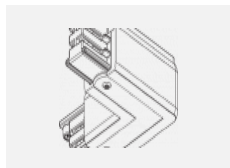

**XTS14-3, white**  
 Middle feed, white

**XTS21-1, grey**  
 Straight connector, grey

**XTS21-2, black**  
 Straight connector,  
 black

**XTS21-3, white**  
 Straight connector,  
 white

**XTS24-1, grey**  
 Adjustable corner  
 connector, grey

**XTS24-2, black**  
 Adjustable corner  
 connector, black

**XTS24-3, white**  
 Adjustable corner  
 connector, white

**XTS34-1, grey**  
 L-feed, grey

**XTS34-2, black**  
 L-feed, black

**XTS34-3, white**  
 L-feed, white