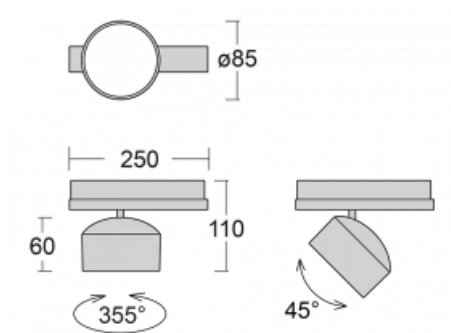

## Technical drawing

Type of installation	3 circuit track
Light distribution	Direct
Luminaire shape	Circular
Colour of the luminaires	White
Material	Aluminium
Lifetime	L80/B20 50 000 hours
Warranty	60 months
Description of luminaires	Luminaire 3 circuit track
Dimensions	ø 85 mm × 110 mm
Weight	0.45 kg
Light source	LED MODUL
Type of optical system	Reflector
Luminous flux	1900 lm ± 10 %
Colour Temperature	3000 K warm white
Luminous efficacy	114 lm/W
MacAdam Light source	3
Colour rendering index	90
Beam angle	52°
UGR max. X=4H Y=8H, ρ=70,50,20	19.4